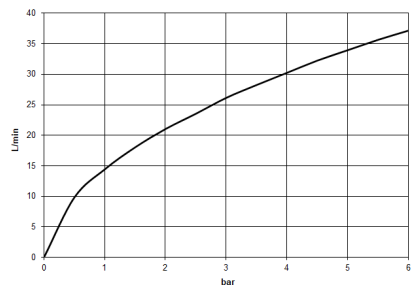

**Required miscellaneous**

- xTOOL Concealed thermostat module without volume control -** 35 503 970 90
- max. recess depth 160 mm
  - min. recess depth 95 mm

36 503 985  
mm [inches]

Flow rate chart

3551197090 + 36503xxx-FF + 366x7xxx-FF