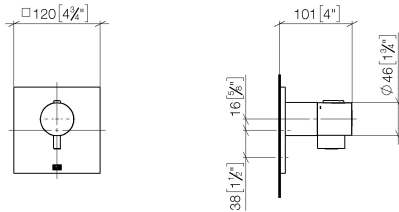

**xTOOL Concealed thermostat without volume control 3/4" - Brushed Durabronz  
(23kt Gold)**

IMO

36 503 985

- cover plate 120 x 120 mm
- temperature control handle with safety limit stop at 38°C
- thermostat cartridge

**Required miscellaneous**

- xTOOL Concealed thermostat module without volume control -** 35 503 970 90
- max. recess depth 160 mm
  - min. recess depth 95 mm

36 503 985  
mm [inches]

Flow rate chart

3551197090 + 36503xxx-FF + 366x7xxx-FF